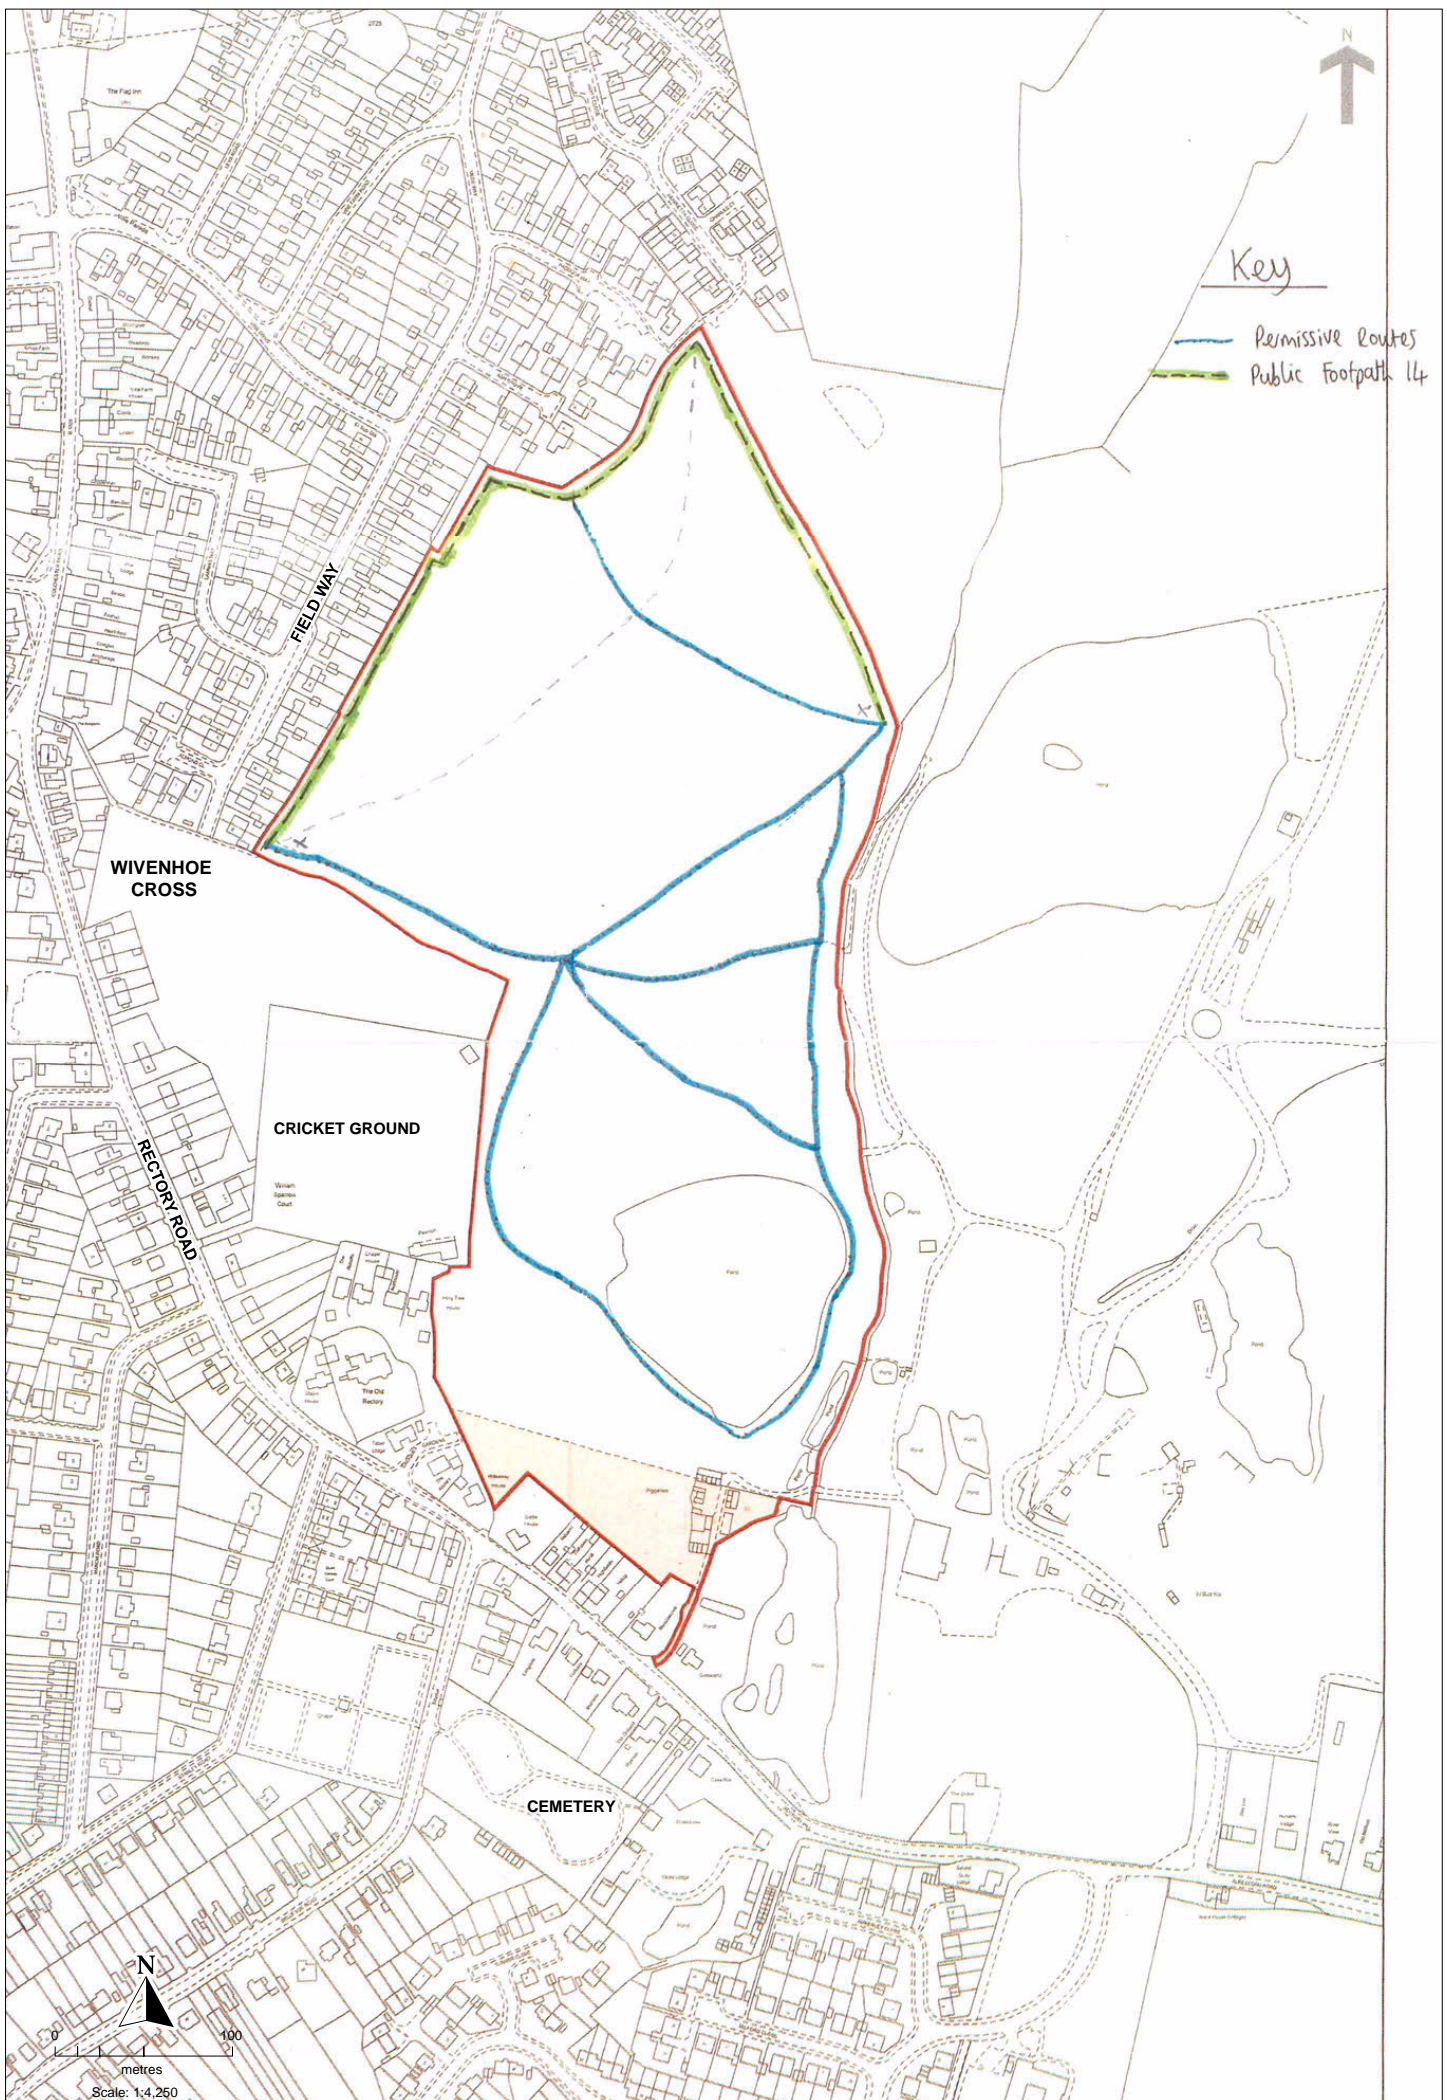

Key

-  Permissive routes
-  Public Footpath 14

WIVENHOE CROSS

CRICKET GROUND

RECTORY ROAD

FIELD WAY

CEMETERY

0 100 metres

Scale: 1:4,250