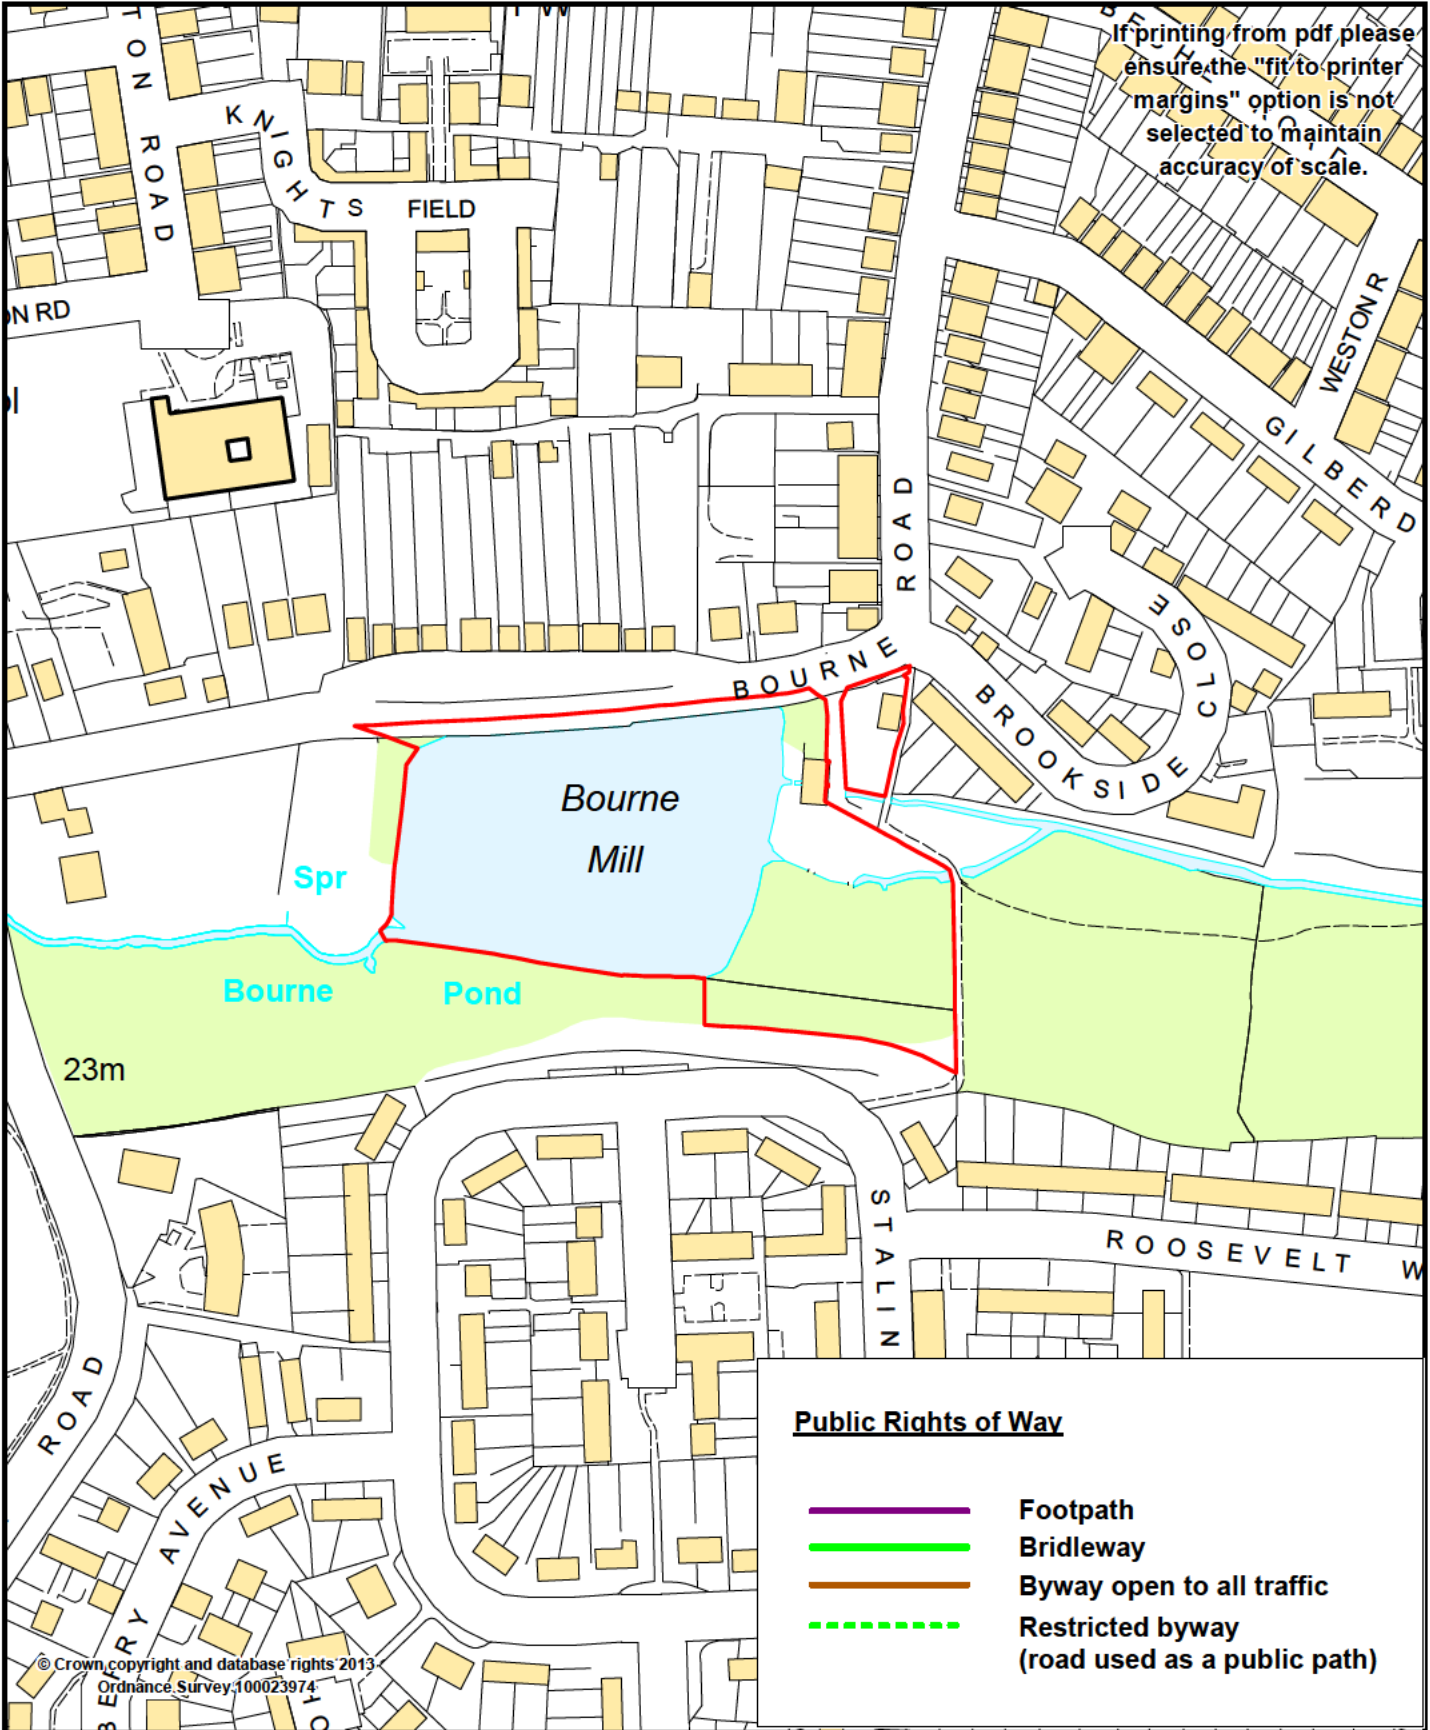

THE NATIONAL TRUST

EAST OF ENGLAND REGION

Blickling Estate, Blickling, Aylsham NR11 6NF,
01263738030.

TITLE	Section 31 PRoW map (Map centre grid ref: TM005238)
PROPERTY	Bourne Mill (National Trust)
SCALE	1:2,500 at A4
FILENAME	Bourne_PRoW
DATE	11/09/13

If printing from pdf please ensure the "fit to printer margins" option is not selected to maintain accuracy of scale.

Public Rights of Way

- Footpath
- Bridleway
- Byway open to all traffic
- Restricted byway
(road used as a public path)