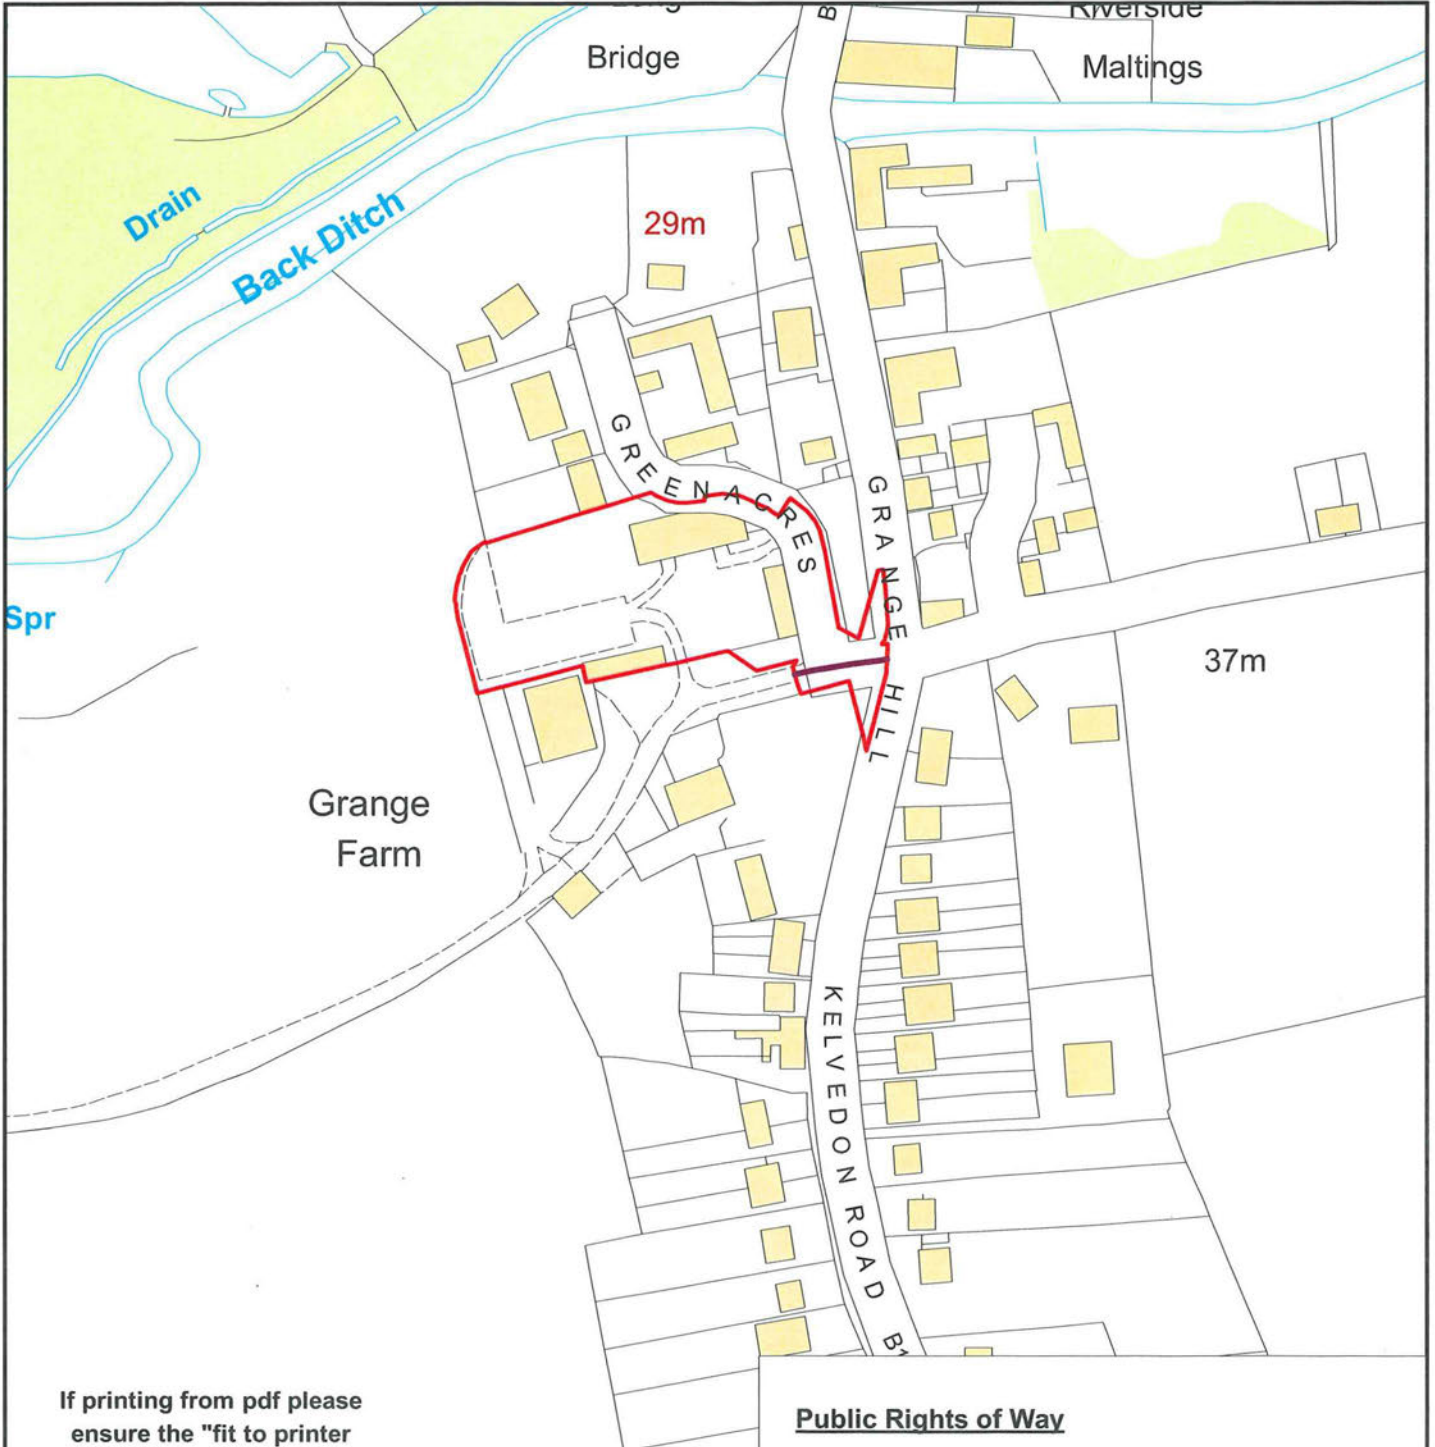

THE NATIONAL TRUST

EAST OF ENGLAND REGION

Blickling Estate, Blickling, Aylsham NR11 6NF,
01263738030.

TITLE Section 31 PRoW map
(Map centre grid ref: TL848222)

PROPERTY Coggleshall Grange Barn (NT)

SCALE 1:2,500 at A4

FILENAME CGB_PRoW

DATE 11/09/13

If printing from pdf please ensure the "fit to printer margins" option is not selected to maintain accuracy of scale.

Public Rights of Way

- Footpath
- Bridleway
- Byway open to all traffic
- Restricted byway (road used as a public path)