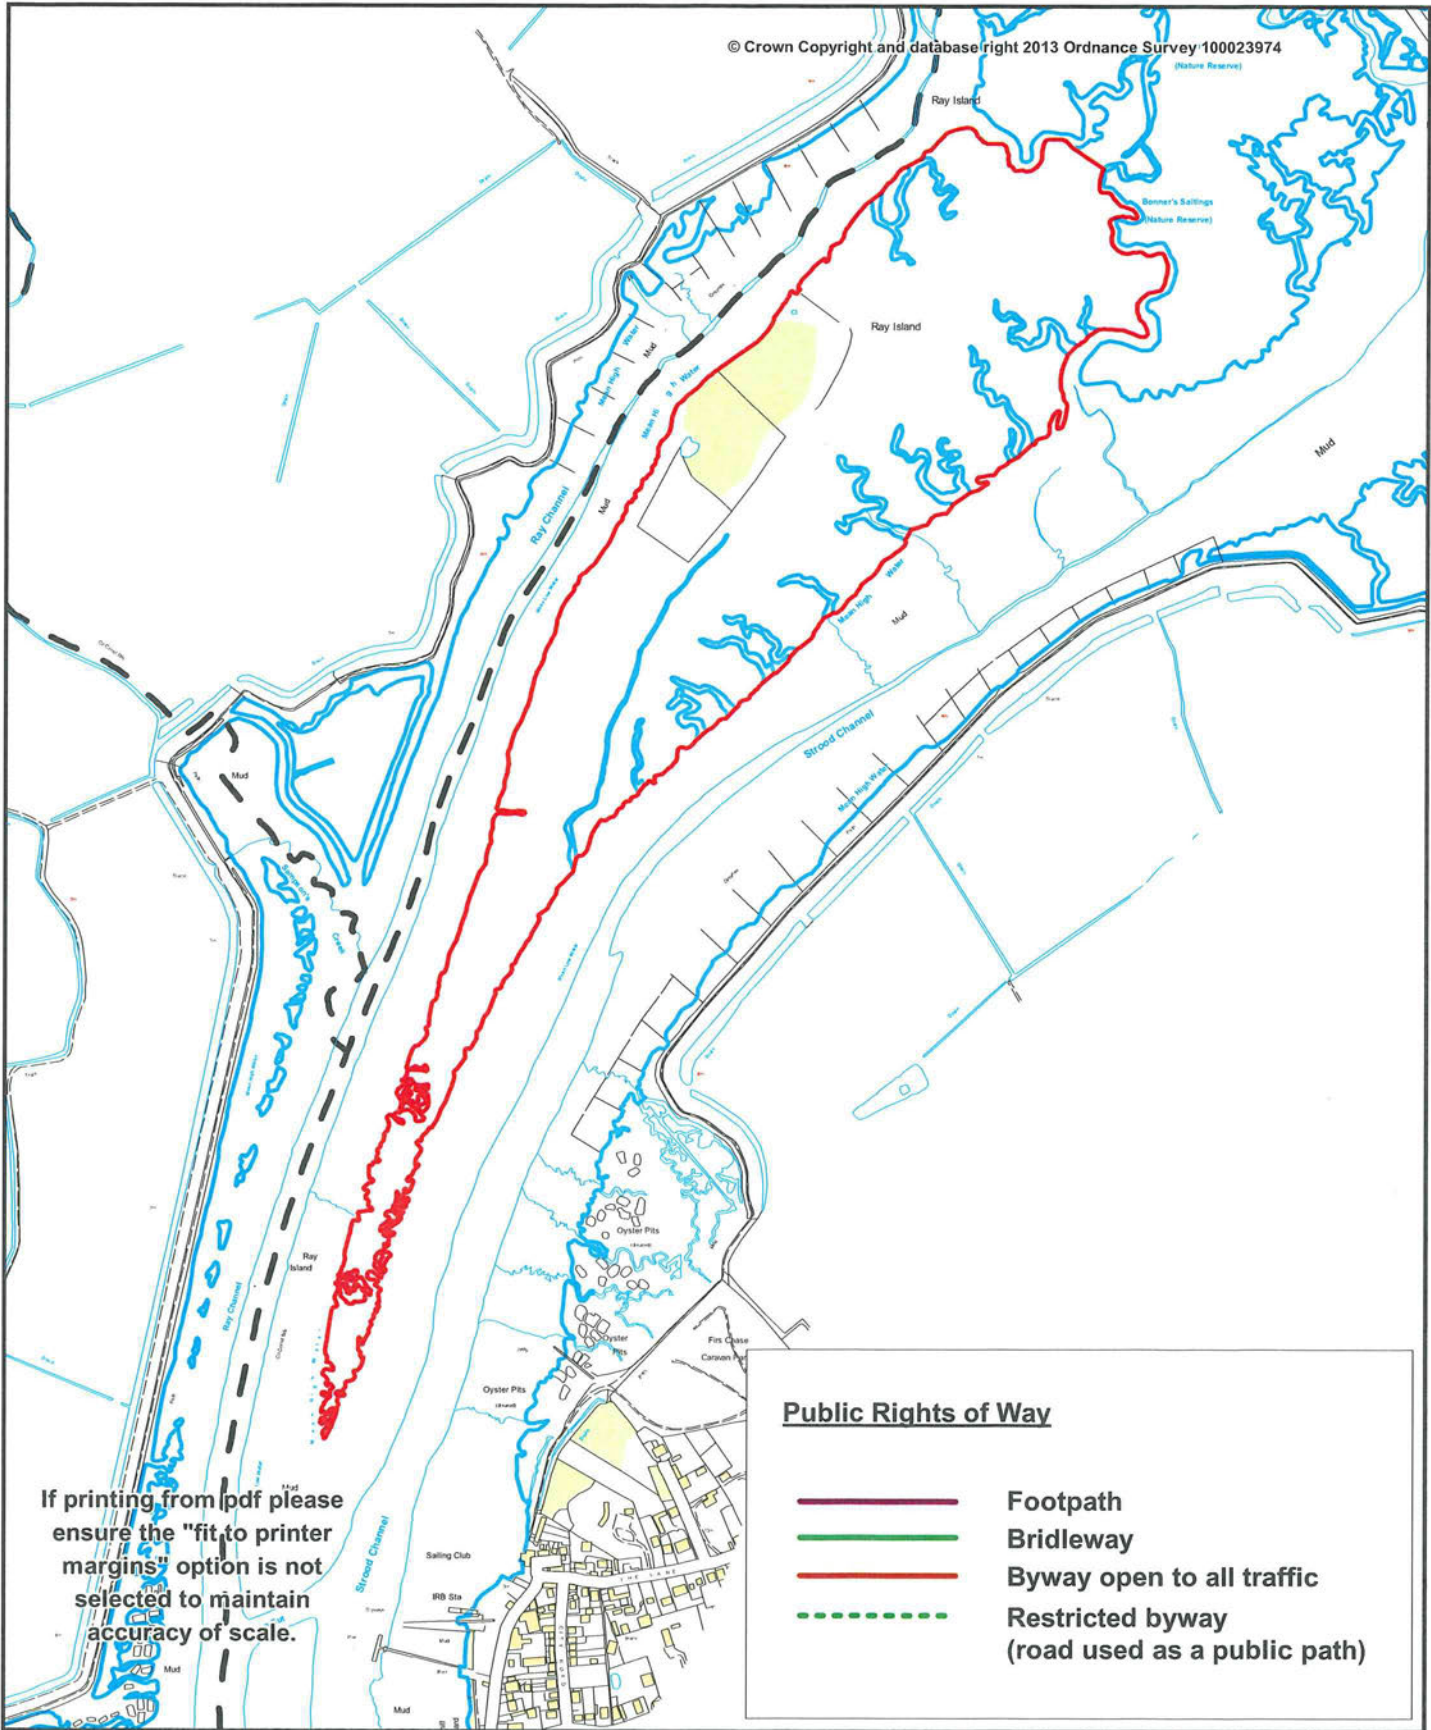

THE NATIONAL TRUST

EAST OF ENGLAND REGION

Blickling Estate, Blickling, Aylsham NR11 6NF,
01263738030.

TITLE	Section 31 PRoW map	
PROPERTY	Ray Island (NT)	
SCALE	1:10,000 at A4	
Grid Ref.	Map centre: TM003144	
DATE	18/09/2013	

© Crown Copyright and database right 2013 Ordnance Survey 100023974

If printing from pdf please ensure the "fit to printer margins" option is not selected to maintain accuracy of scale.

Public Rights of Way

-  Footpath
-  Bridleway
-  Byway open to all traffic
-  Restricted byway (road used as a public path)