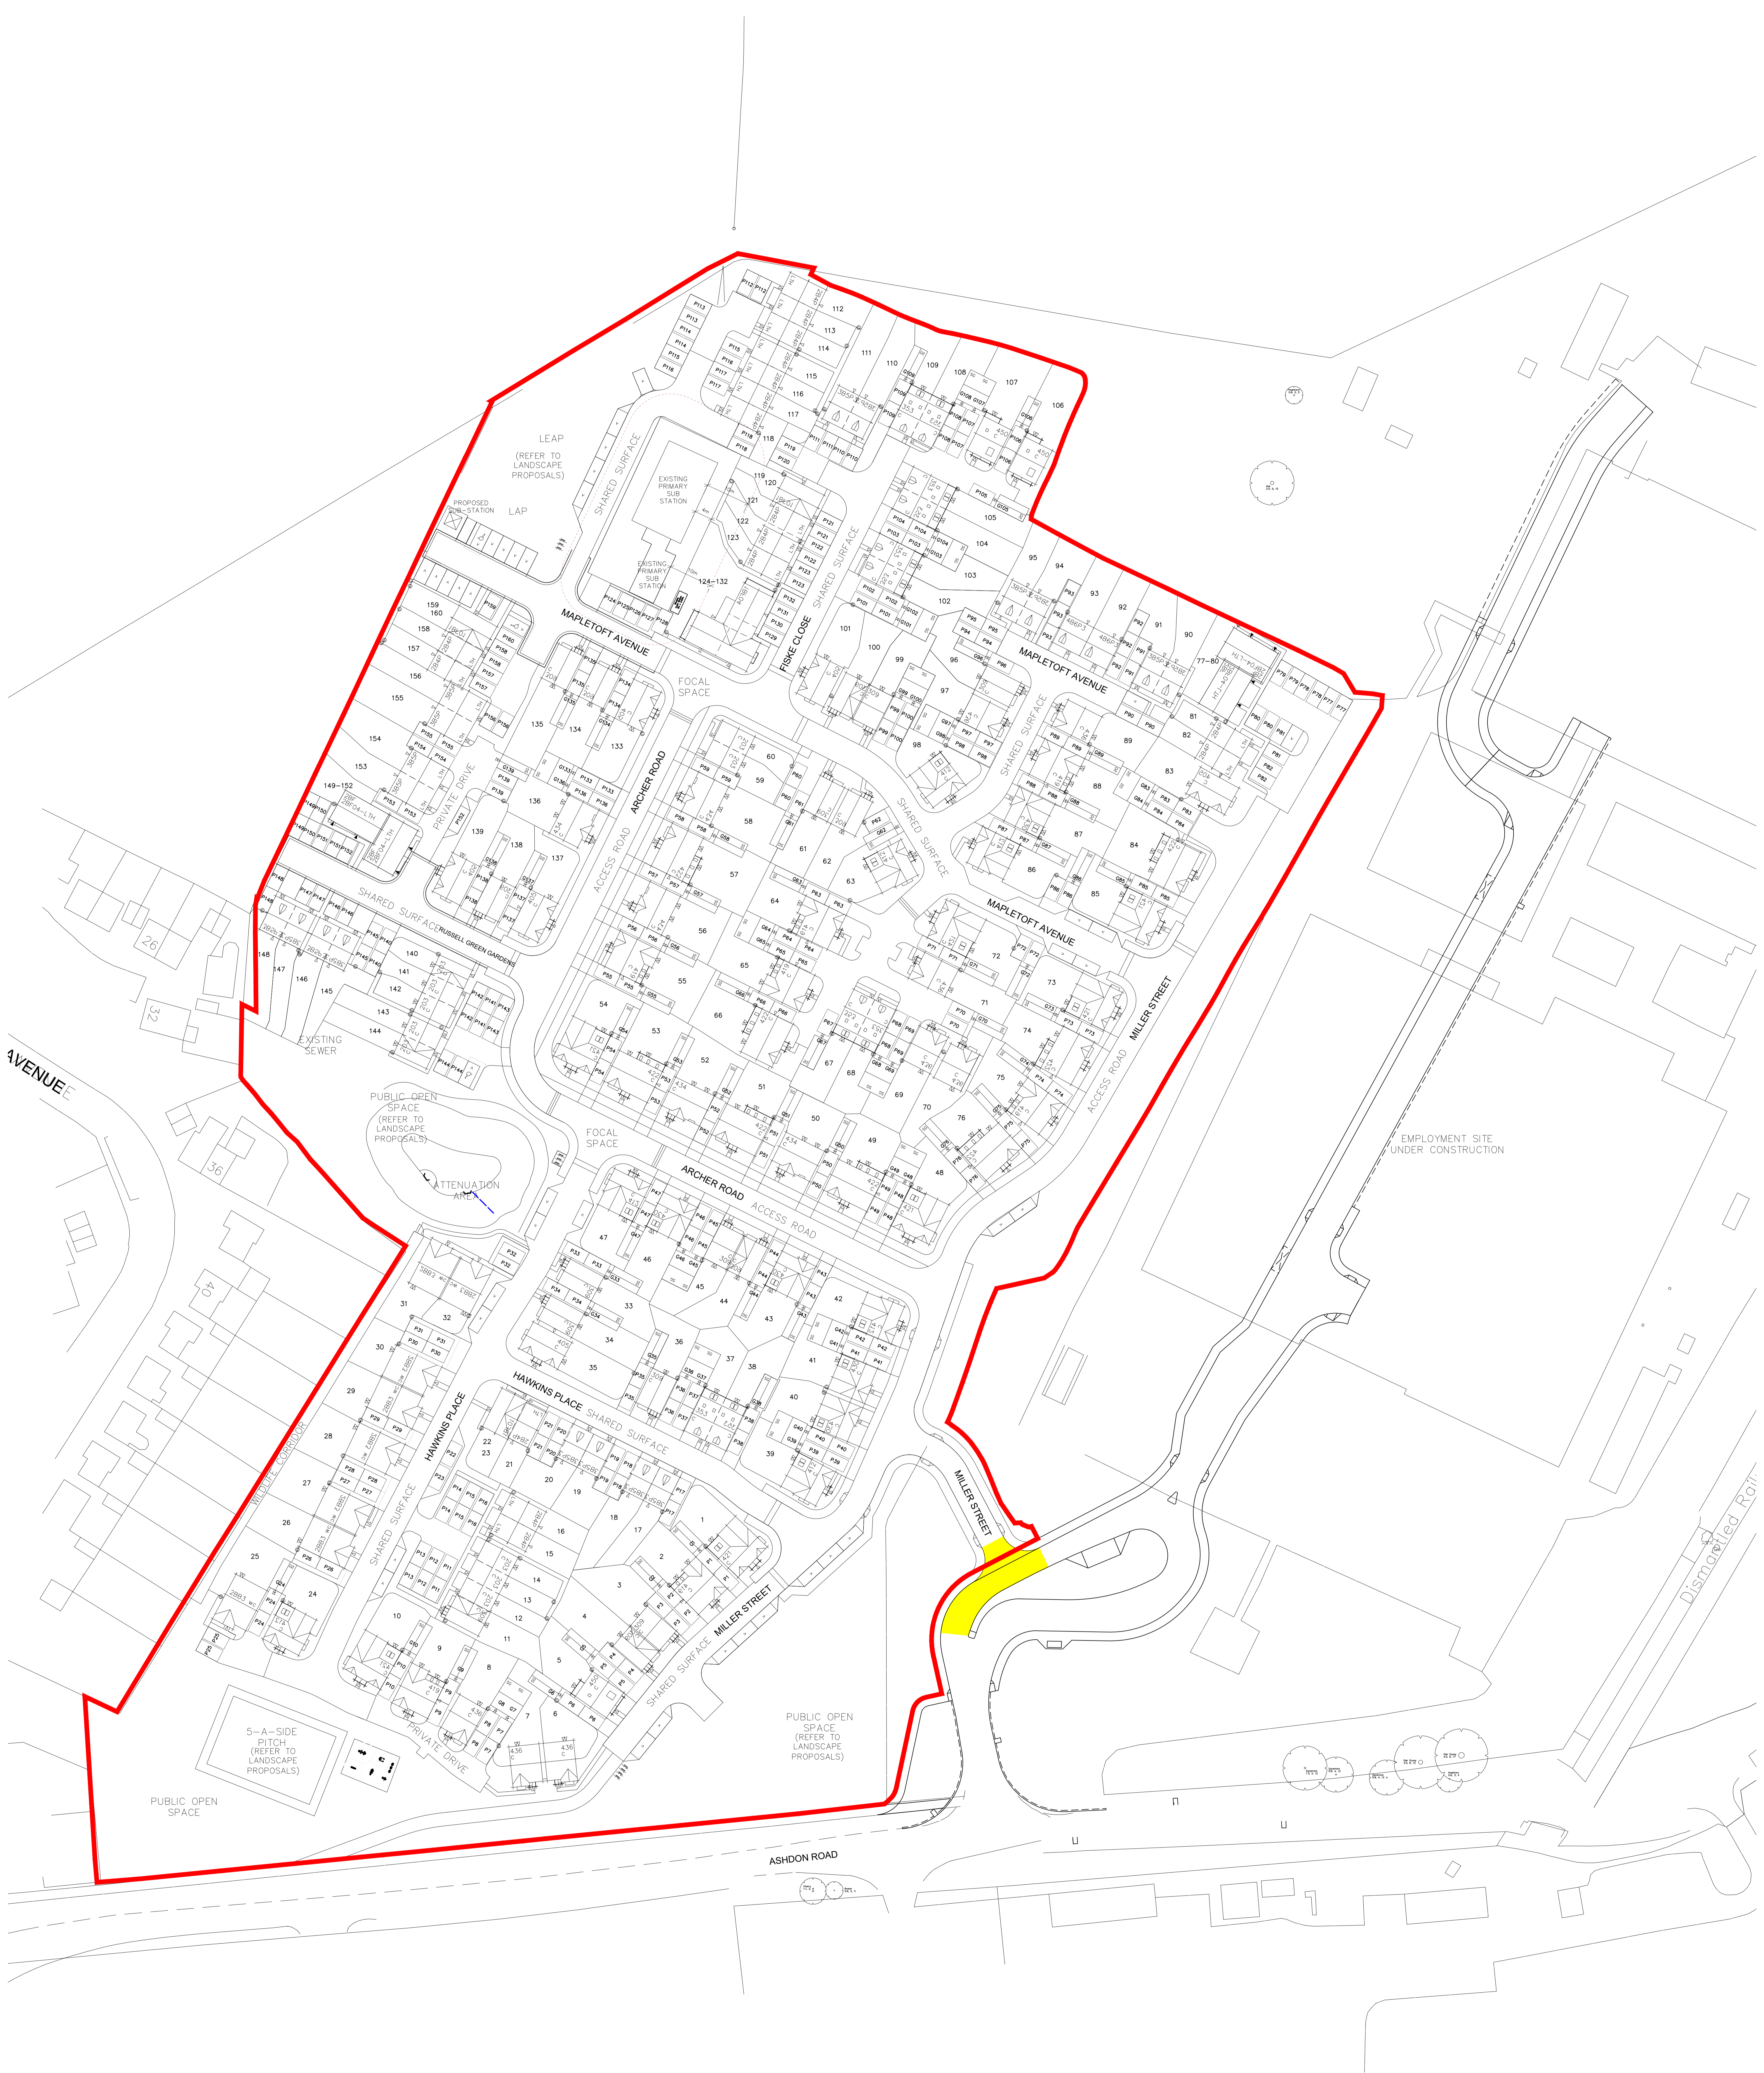

Key

Prohibition of Right Turns

A	Initial Issue	JHS	30/07/21		
Rev	Description	Int	Date		

Site Name: **Ashdon Road, Saffron Walden**  
 Drawing Title: **Prohibition of Right Turns Plan**

Scale: 1:500 @ A0  
 Date: 30/07/2021  
 Drawn by: JHS  
 Check by: JHS  
 Change: EA121-Sk130  
 Rev: A