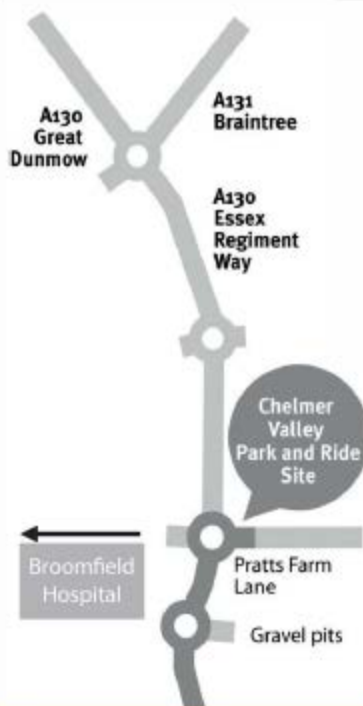

Chelmer Valley to Broomfield Hospital

Park and Ride Shuttle Bus

Essex County Council and Mid Essex Hospitals Services NHS Trust are offering a Community Link service between **Chelmer Valley Park and Ride** and **Broomfield Hospital**, Chelmsford.

- Monday to Friday
- Every 23 minutes from 06.37am to 6.40pm between the two sites
- Standard park and ride charges (£3.60 per adult, free to concessionary pass holders after 9.00am)

Timetable

Chelmer Valley (Dep)	0637	0700	0723	Every 23 minutes until	1744	1807	1830
Broomfield Hospital (Arr)	0647	0710	0733		1754	1817	1840
Broomfield Hospital (Dep)	0647	0710	0733	Every 23 minutes until	1754	1817	1840
Chelmer Valley (Arr)	0657	0720	0743		1804	1827	1850

Chelmer Valley Park and Ride is located on the A130 east of Essex Regiment Way, accessed from the Pratts Farm Roundabout.

Further information and queries: Essex County Council
Tel: 03456 037 631