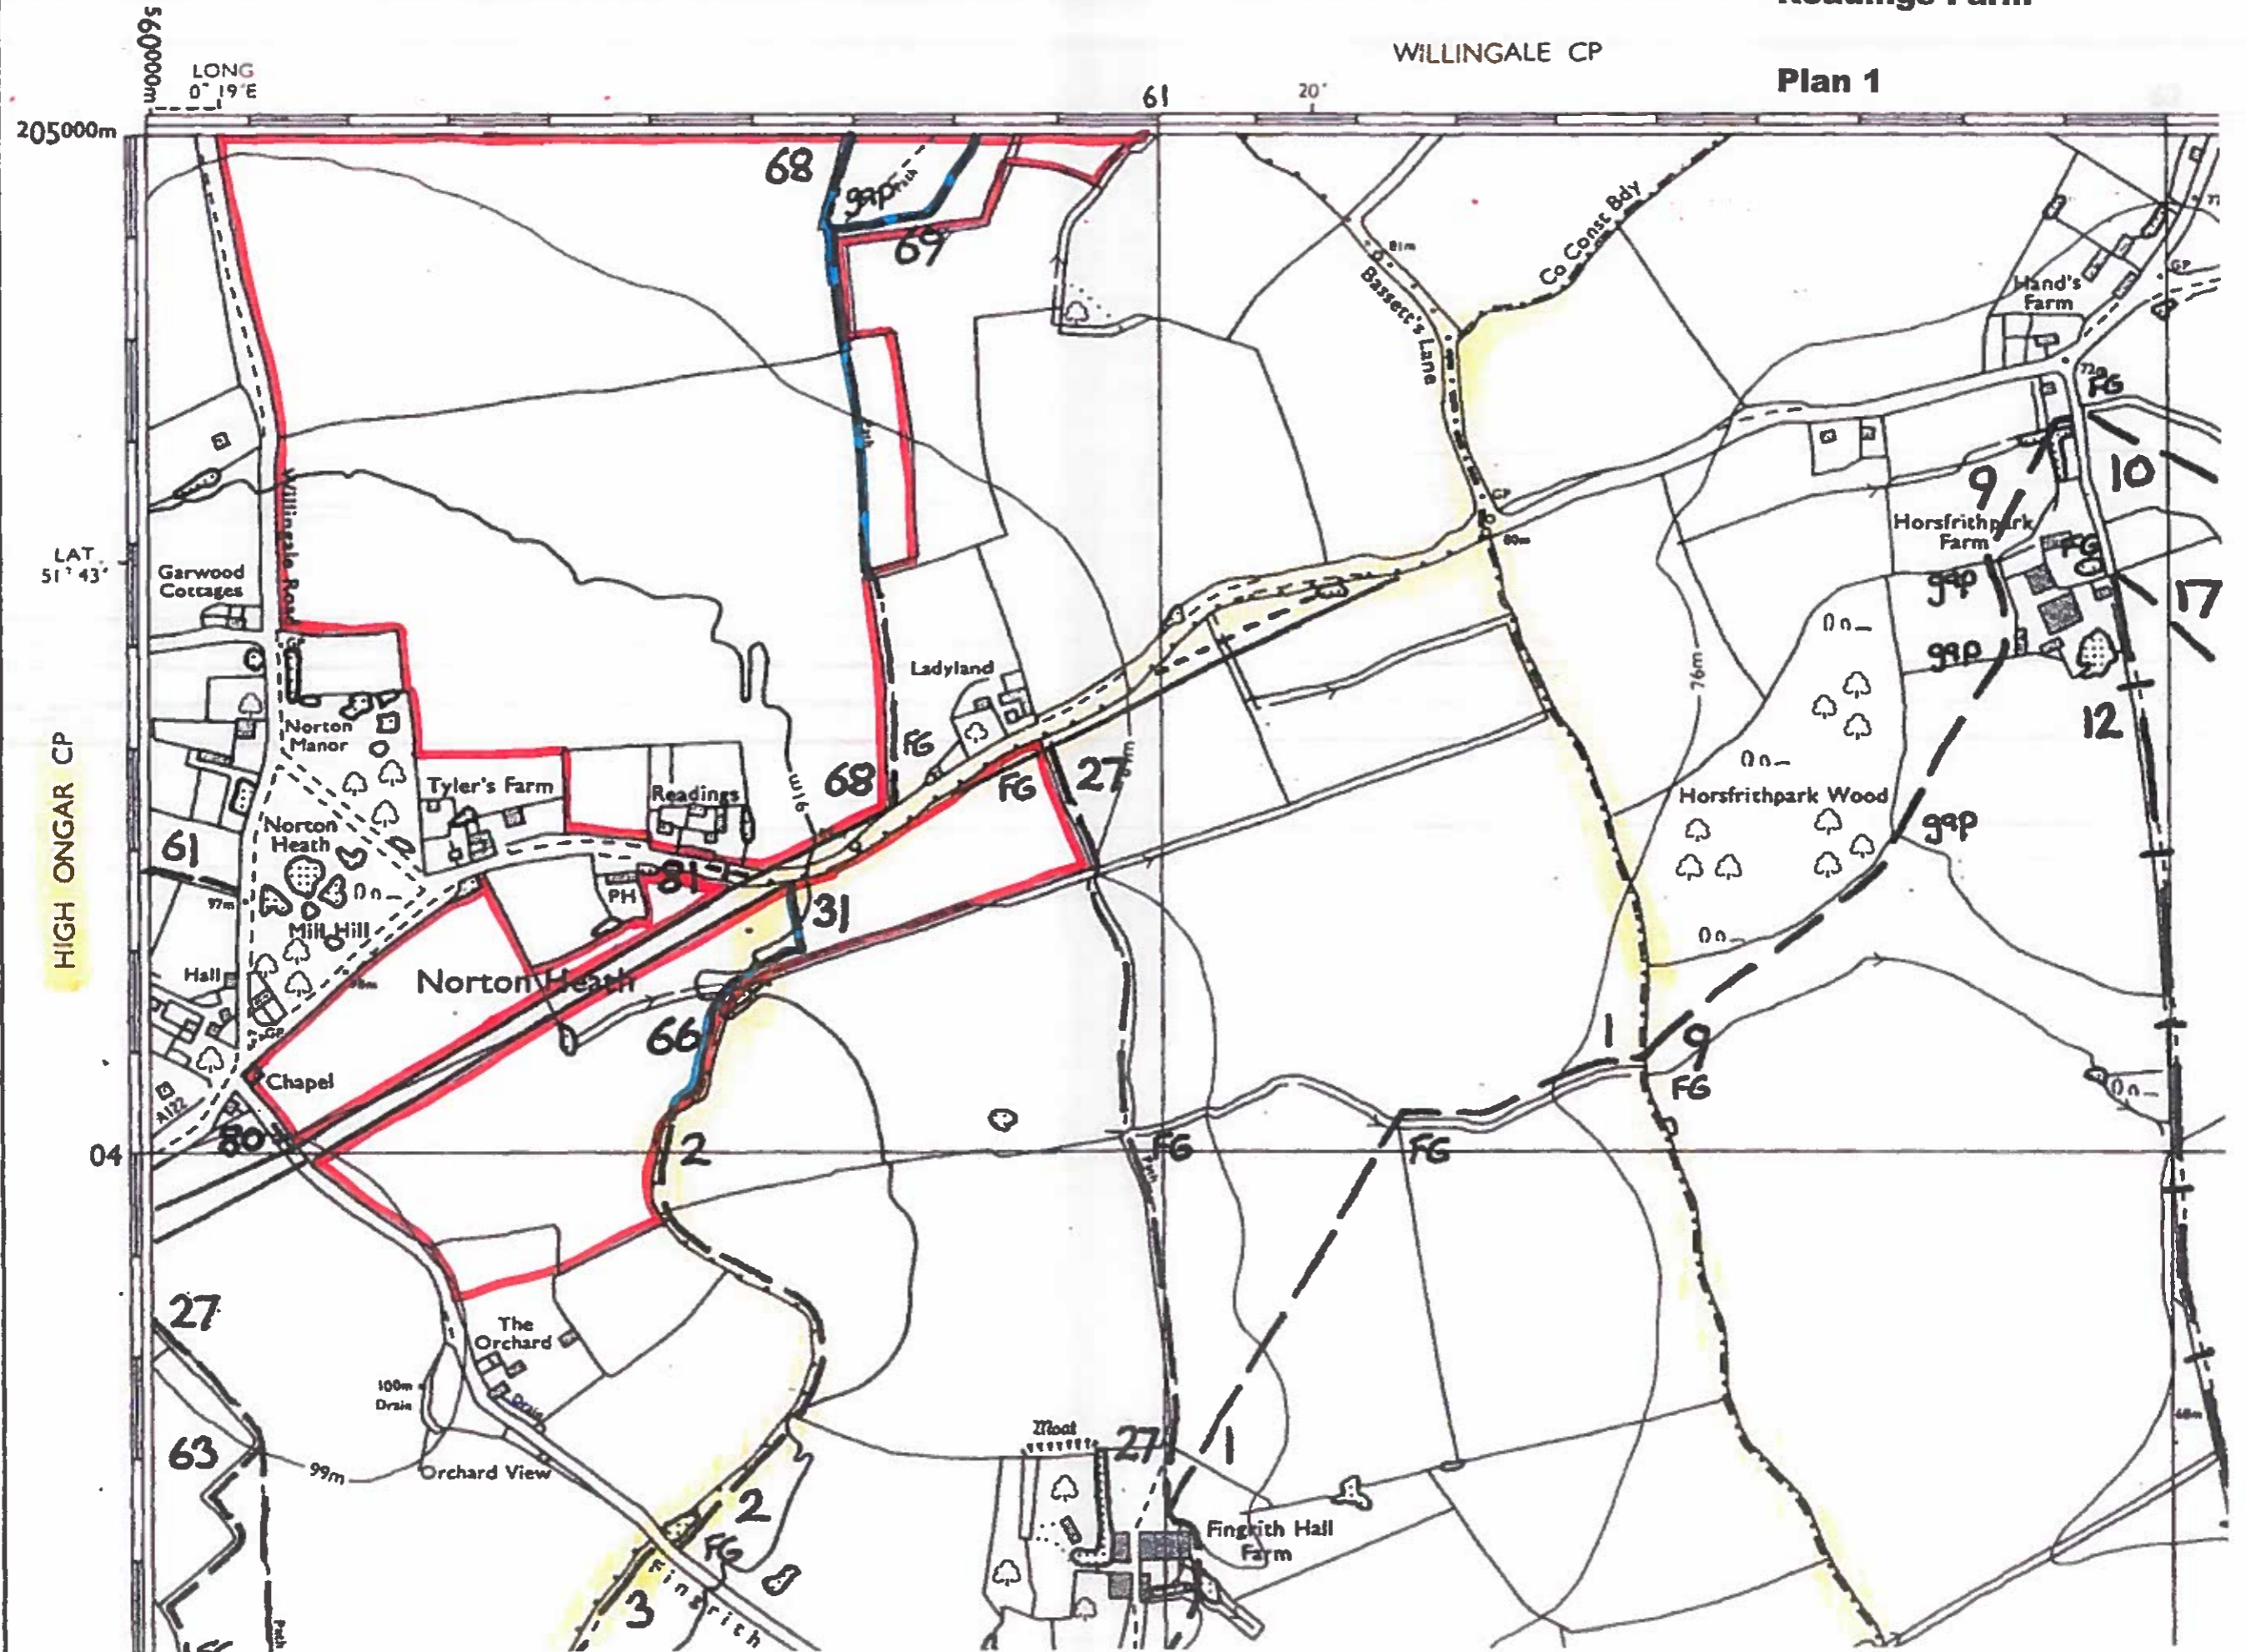

HEIGHTS IN METRES - SEE CONTOUR NOTE

Readings Farm

WILLINGALE CP

Plan 1

Readings Farm

Plan 2

EPHING FOREST DISTRICT

06

205000m

LONG 0°19'E

1560000m

HIGH ONGAR CP

ESSEX SOUTH WEST EURO CONST

62

EX
...

Readings Farm

Plan 3

Rockhills

Norton Heath Rd

Hodgkins Farm

Rockhill Cottages

Offin's Cottages

Handwritten signature or note at the bottom center.