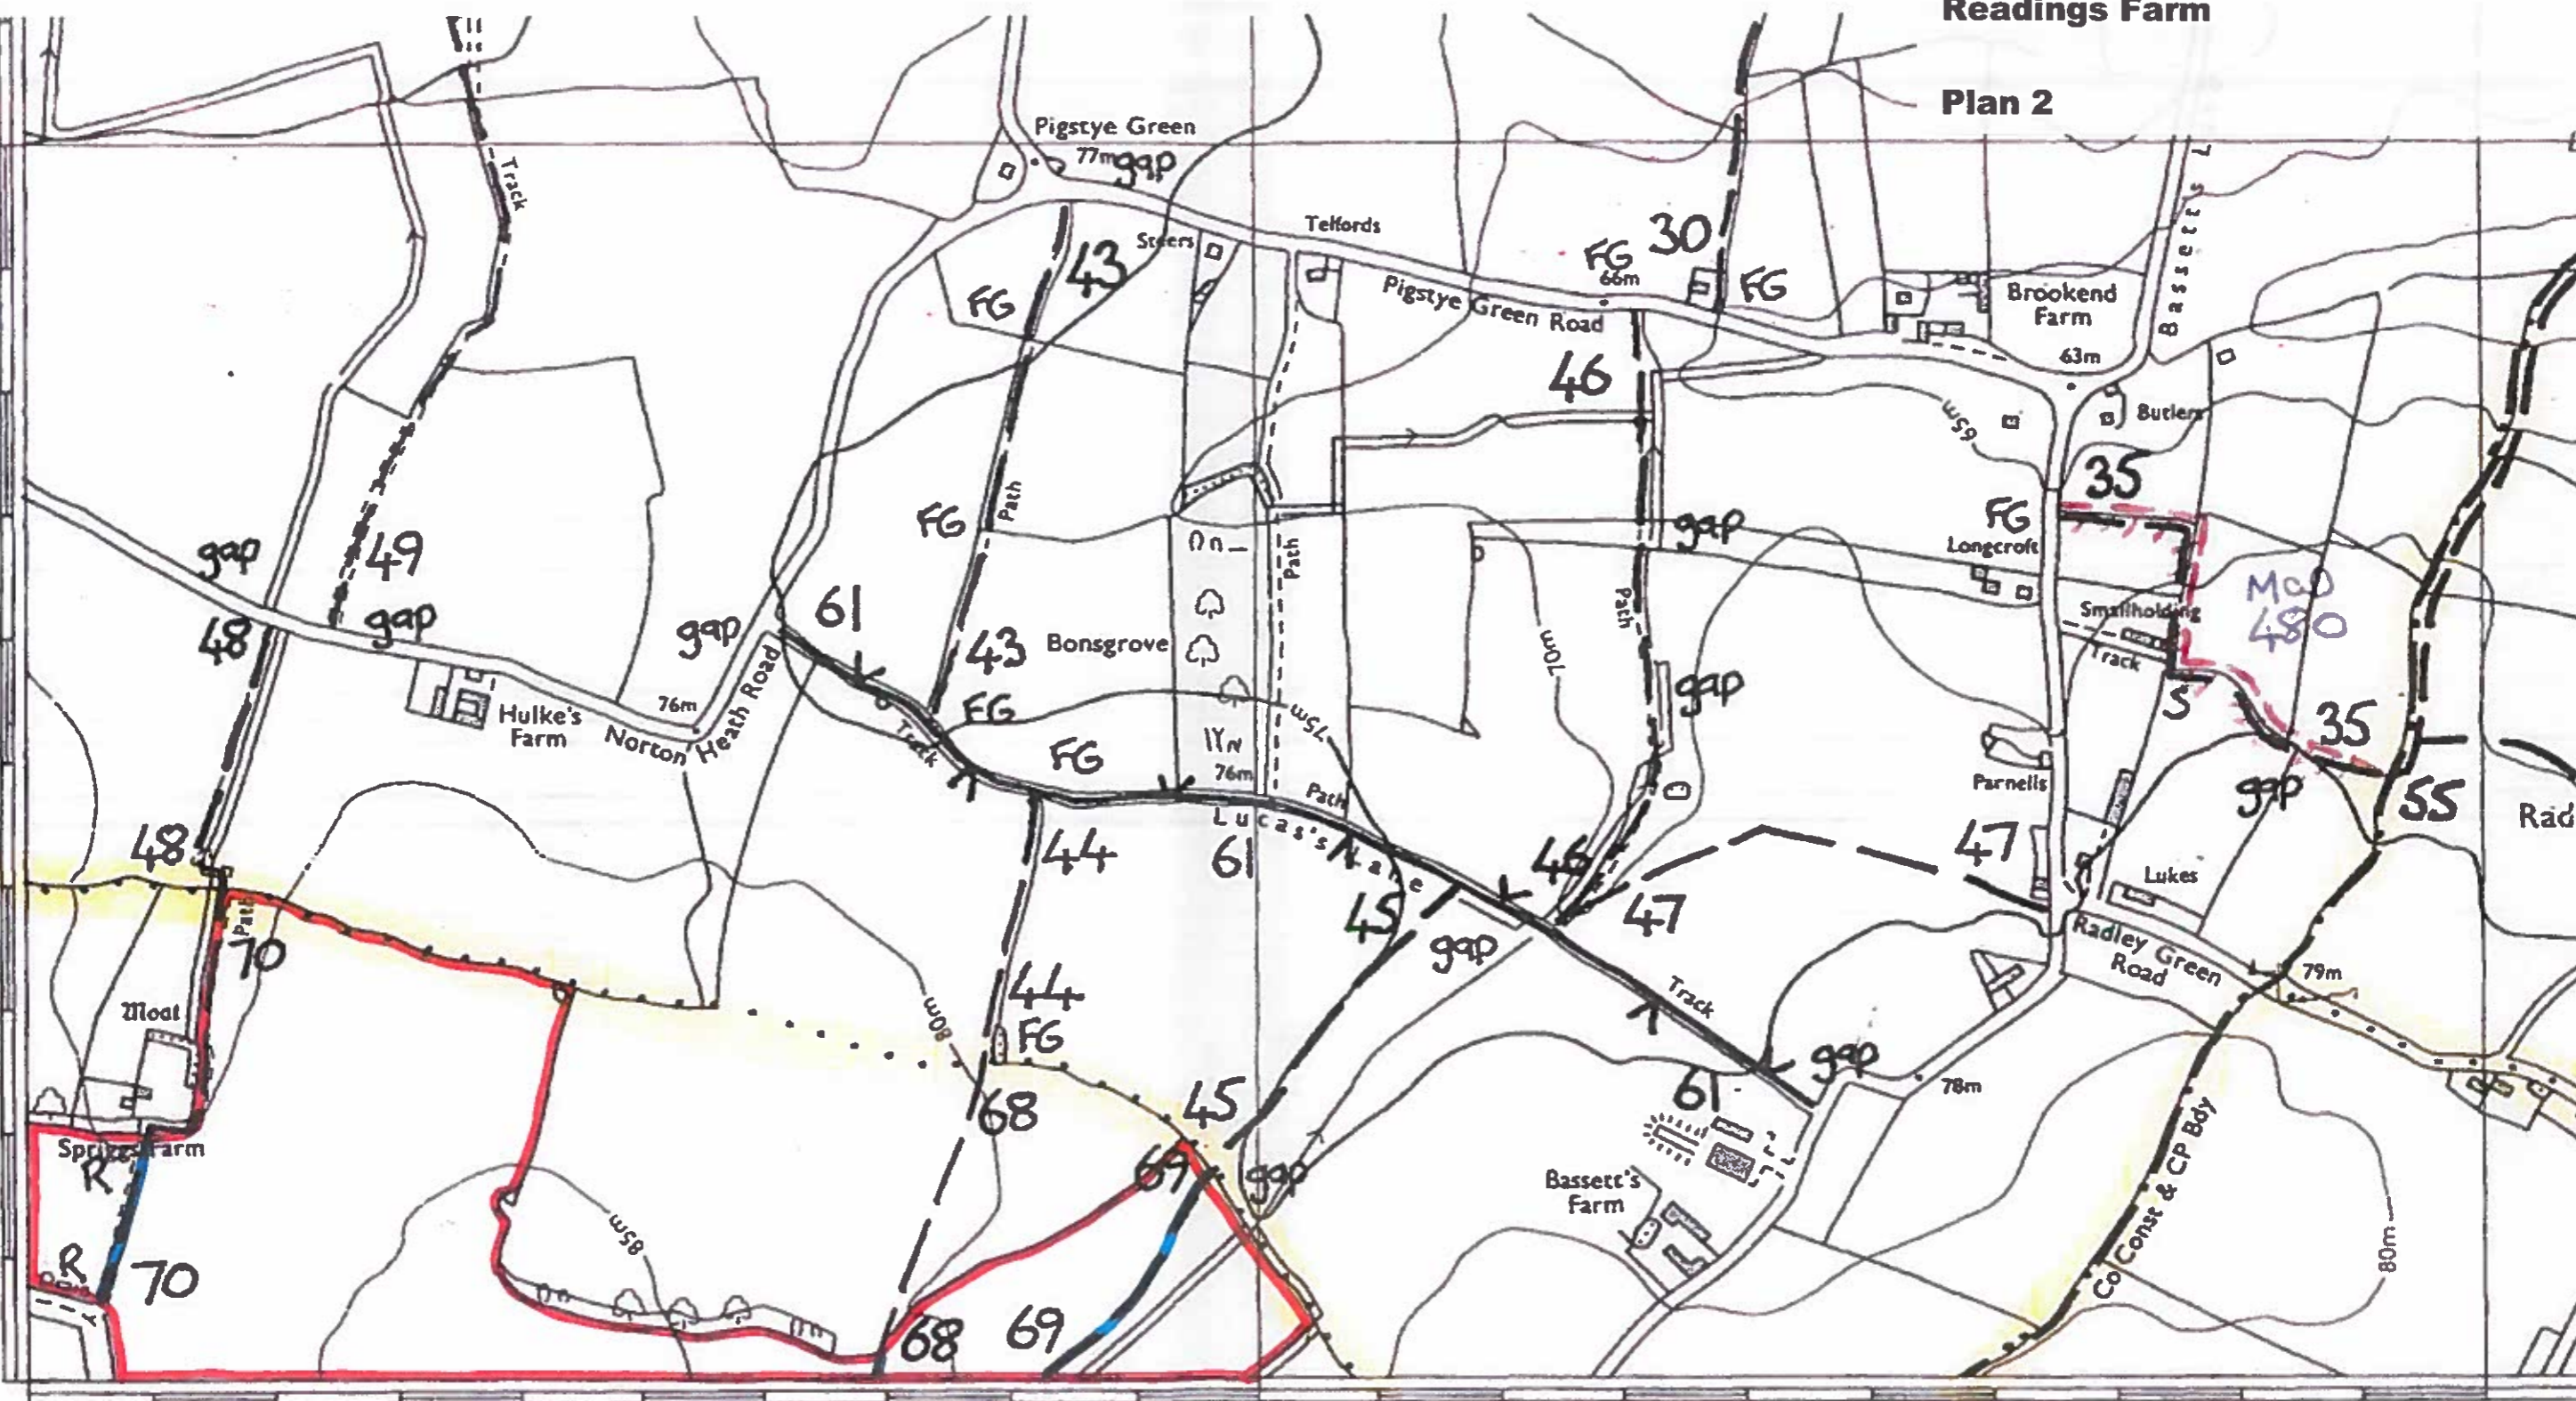

HEIGHTS IN METRES - SEE CONTOUR NOTE

Readings Farm

WILLINGALE CP

Plan 1

Readings Farm

Plan 2

EPHING FOREST DISTRICT

06

205000m

LONG 0°19'E

1560000m

HIGH ONGAR CP

ESSEX SOUTH WEST EURO CONST

62

EX
...

Readings Farm

Plan 3

Rockhills

Norton Heath Rd

Hodgkins Farm

Rockhill Cottages

Offin's Cottages

Handwritten signature or note at the bottom center.