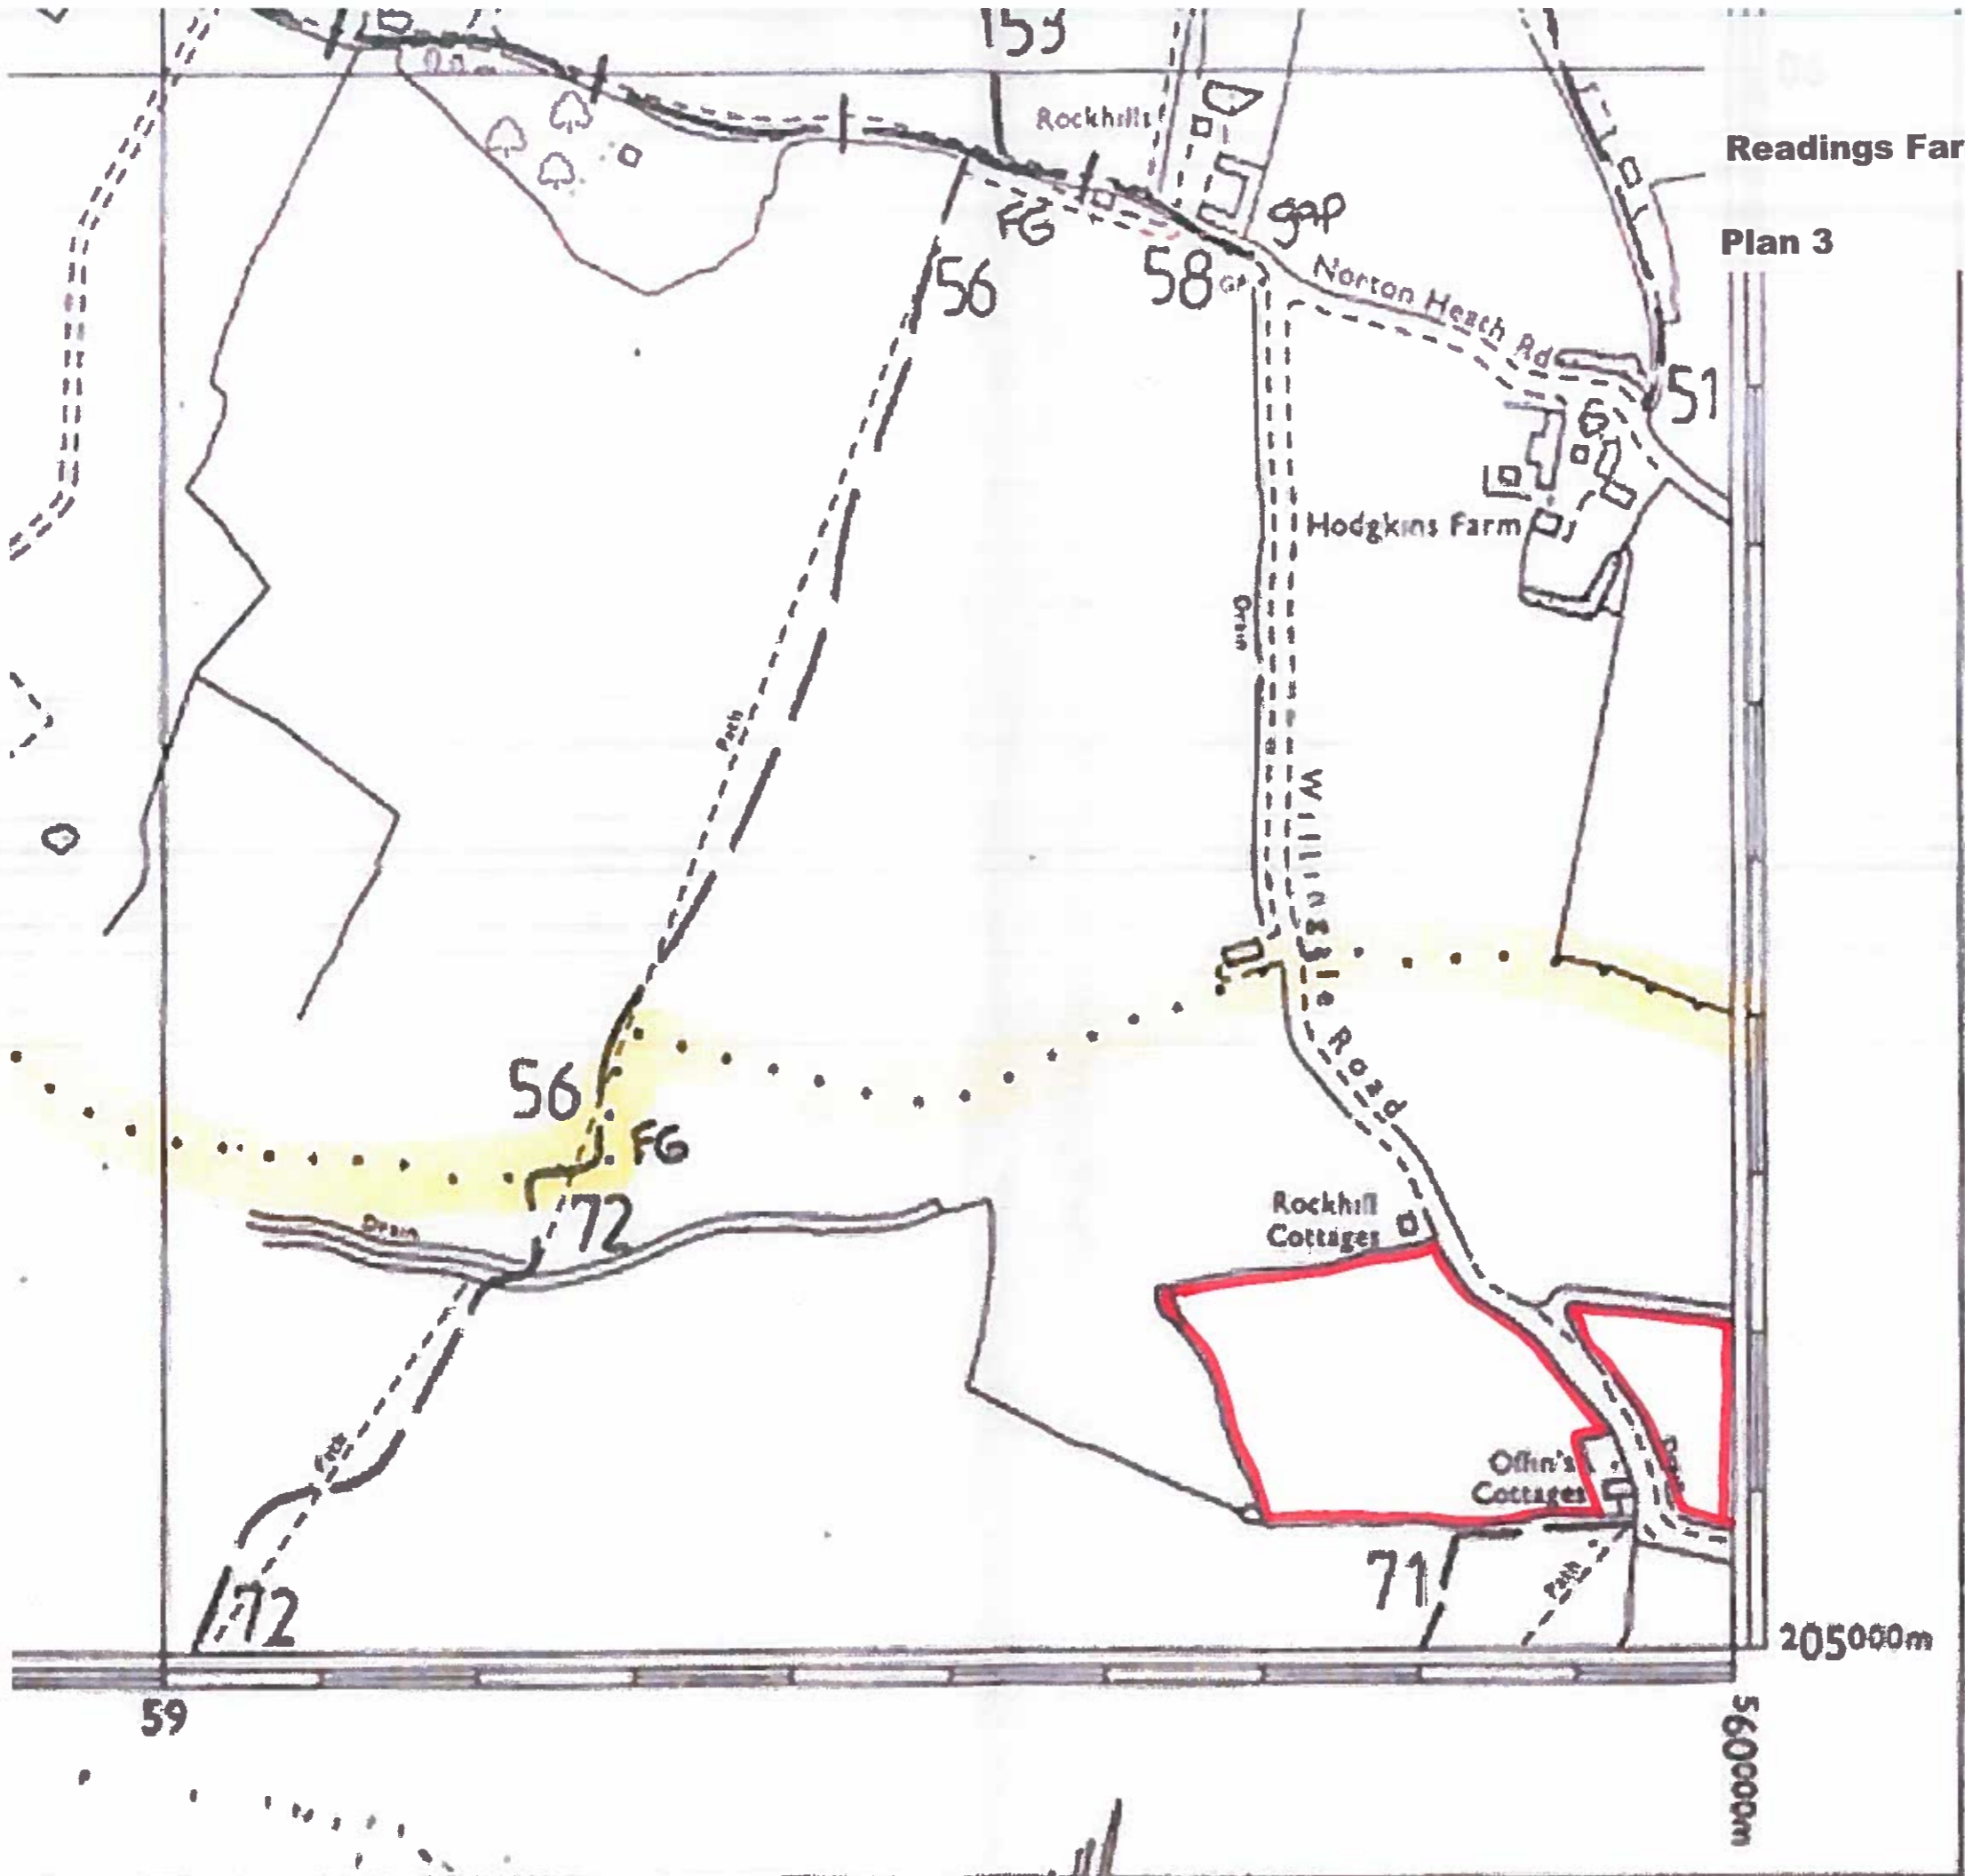

HEIGHTS IN METRES - SEE CONTOUR NOTE

Readings Farm

WILLINGALE CP

Plan 1

Readings Farm

Plan 2

EPHING FOREST DISTRICT

06

205000m

LONG 0°19'E

1560000m

HIGH ONGAR CP

ESSEX SOUTH WEST EURO CONST

62

EX
...

Readings Farm

Plan 3

Rockhills

Norton Heath Rd

Hodgkins Farm

Rockhill Cottages

Offin's Cottages

Handwritten signature or note at the bottom center.